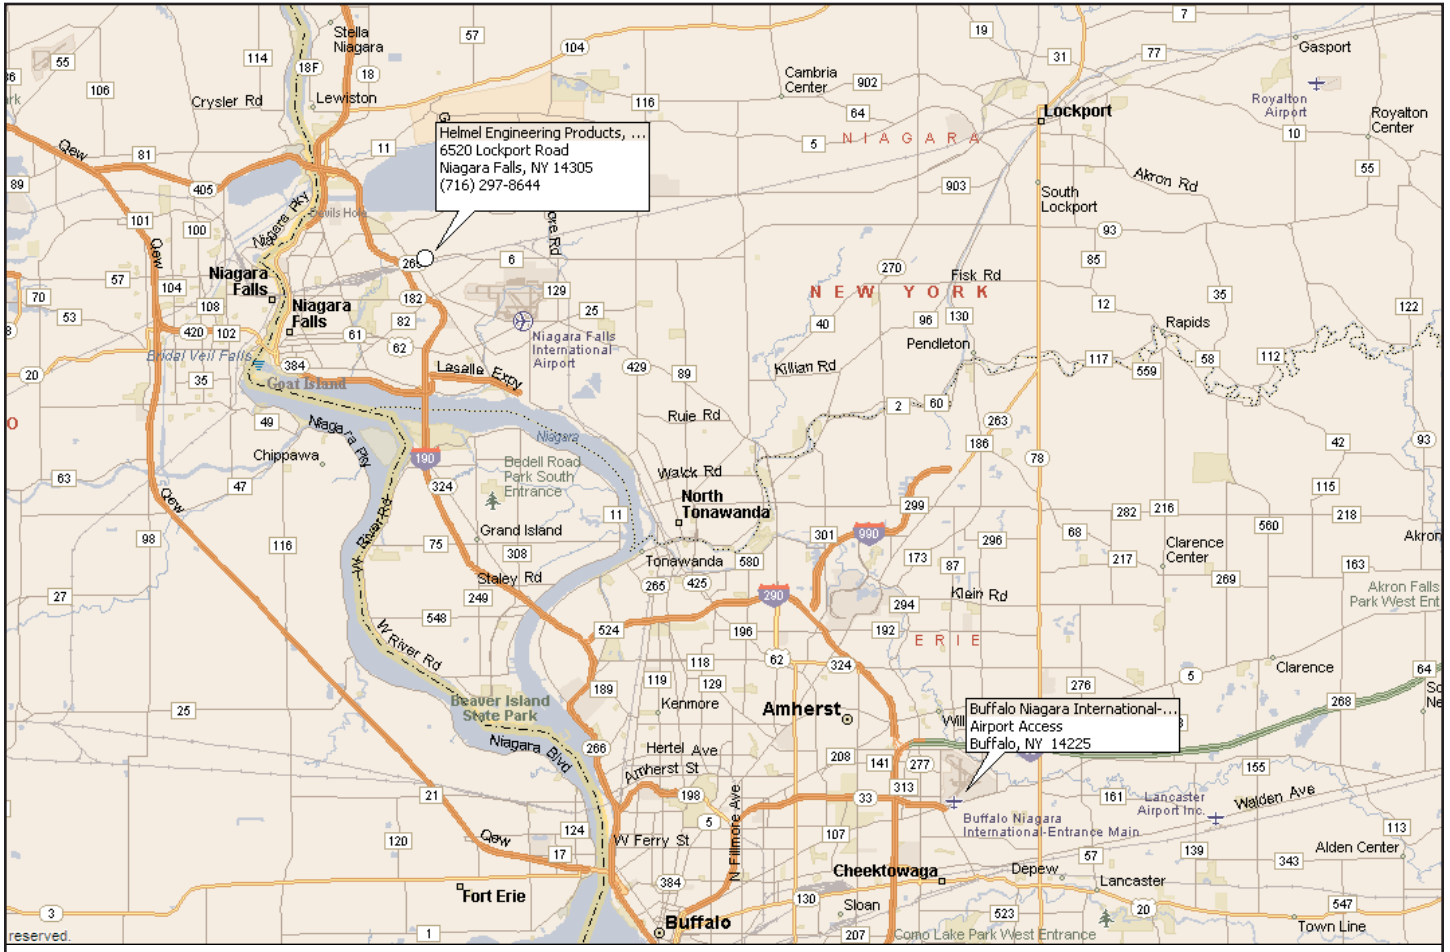

Hemel Engineering Products, Inc.

6520 Lockport Road
Niagara Falls, NY 14305

(716) 297-8644

(716) 297-9405 fax

www.hemel.com

Directions from Buffalo International Airport (BUF)

Hemel Engineering is located North / West from BUF conveniently off major highways.

Leaving BUF, follow 33 West (Straight out of the airport). Watch for signs for the I-90 East to Niagara Falls / Albany, approximately 1.35 miles from the airport. Remaining in the right lane, take I-90 East. Watch for the signs for I-290. Take the I-290 approximately 10.0 miles watching for the I-190 North (Niagara Falls).

Take the I-190 North over Grand Island (Toll \$0.75), after the second bridge you will enter Niagara Falls. Watch for exit 23, Packard Road. Take this exit and at the bottom of the ramp, turn right. Move quickly into the left lane. At the second light, turn left onto Military Road, route 265. Continue on Military Road to the first traffic light. Turn right, east, onto Lockport Road. Travel 0.3 miles, Hemel Engineering is the second building on the left.