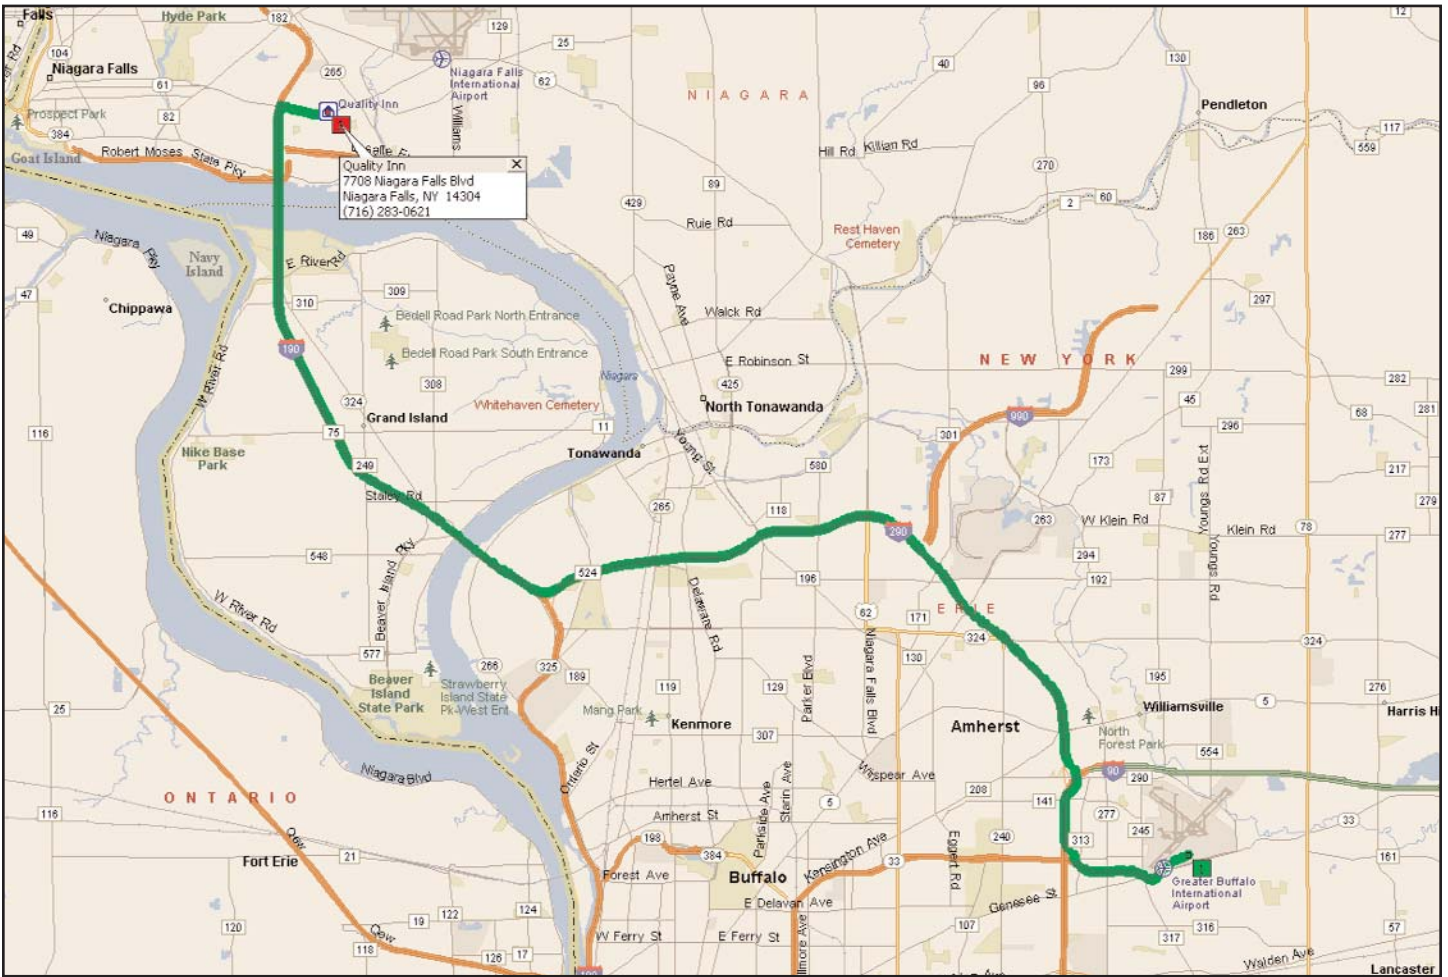

Hemel Engineering Products, Inc.

6520 Lockport Road
Niagara Falls, NY 14305

(716) 297-8644

(716) 297-9405 fax

www.hemel.com

Directions between Buffalo Airport and Quality Inn

Quality Inn is located at 7708 Niagara Falls Blvd., Niagara Falls, NY

Leaving BUF, follow 33 West (Straight out of the airport). Watch for signs for the I-90 East to Niagara Falls / Albany, approximately 1.35 miles from the airport. Remaining in the right lane, take I-90 East. Watch for the signs for I-290. Take the I-290 approximately 10.0 miles watching for the I-190 North (Niagara Falls).

Take the I-190 North over Grand Island (Toll \$0.75), after the second bridge you will enter Niagara Falls. Watch for exit 22, Niagara Falls Blvd. Take this exit and at the bottom of the ramp, turn right. Continue on Niagara Falls Blvd for 0.7 miles. Look for the Quality Inn on the left.