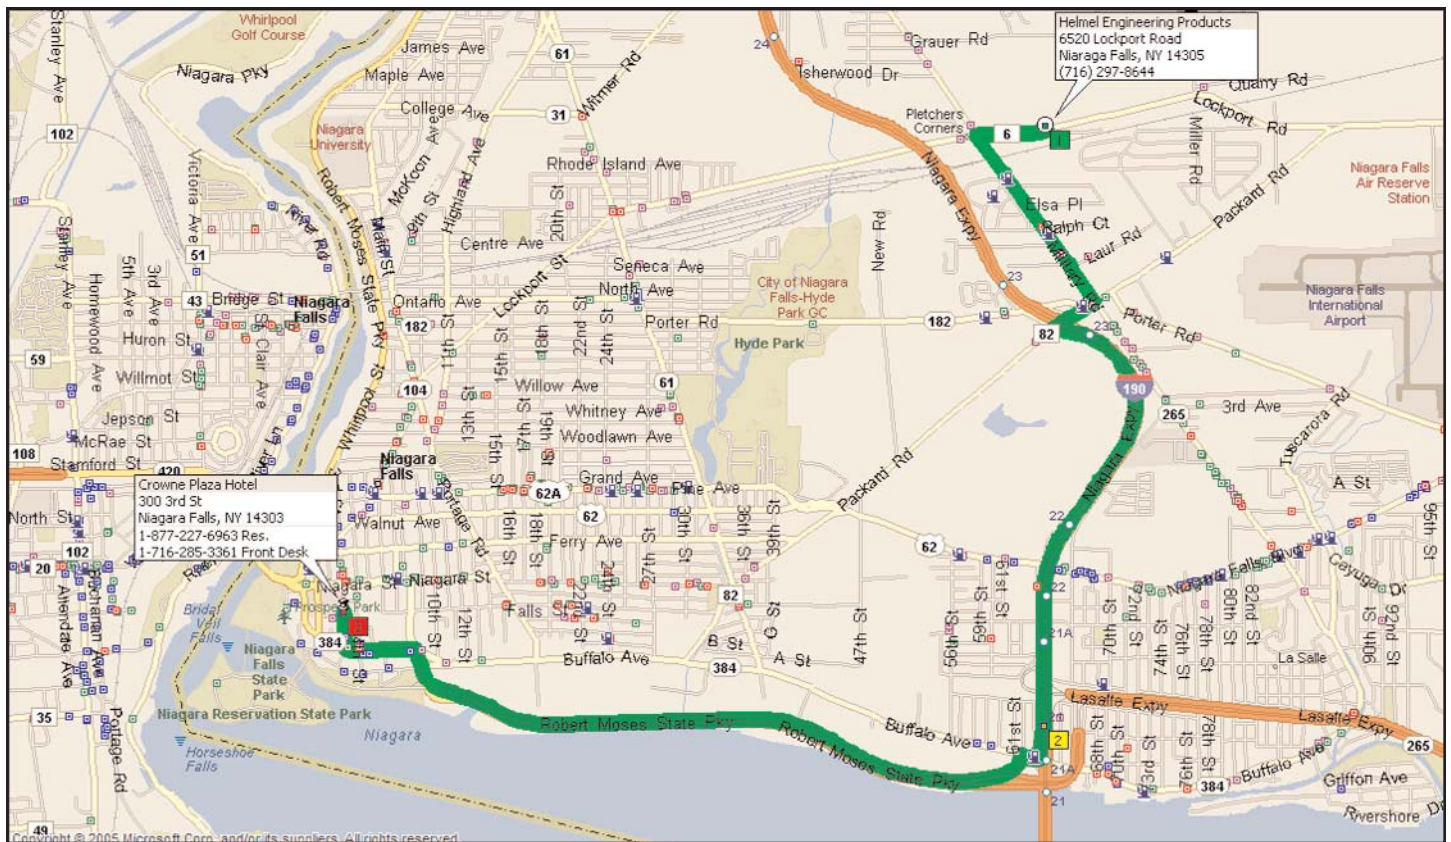

Hemel Engineering Products, Inc.

6520 Lockport Road
Niagara Falls, NY 14305

(716) 297-8644

(716) 297-9405 fax

www.hemel.com

Directions between HEPI and Crowne Plaza Hotel

Crowne Plaza Hotel is located in Niagara Falls across the Seneca Niagara Casino.

From Helmel Engineering:

Turn right onto Lockport Road (0.3 miles).
Turn left onto Military Road (1.0 miles).
Turn right onto Packard Road (0.25 miles).
Turn left onto I-190 South ramp (2.1 miles).
Take Buffalo Ave. exit 21.
Turn right onto Buffalo Ave.
Move into left lane (200 yards).
Turn Left Robert Moses Parkway.
Take first exist "City Traffic".
Turn left onto Rainbow Blvd.
Turn right onto Third Street.
Crowne Plaza Hotel is located on the left.

From Crowne Plaza:

Turn south onto 3rd Street.
Turn left onto Rainbow Blvd.
Turn right onto Quay Street
Quay St. merges into the Robert Moses Pkwy.
Take the left exit for Buffalo Ave.
Move into the left lane.
Turn left onto the I-190 North ramp.
Take Exit 23, turn right off ramp (Packard Rd.).
Move to the left lane quickly.
Turn left onto Military Road.
Turn right onto Lockport Road.
HEPI is 0.3 miles, second building on left.