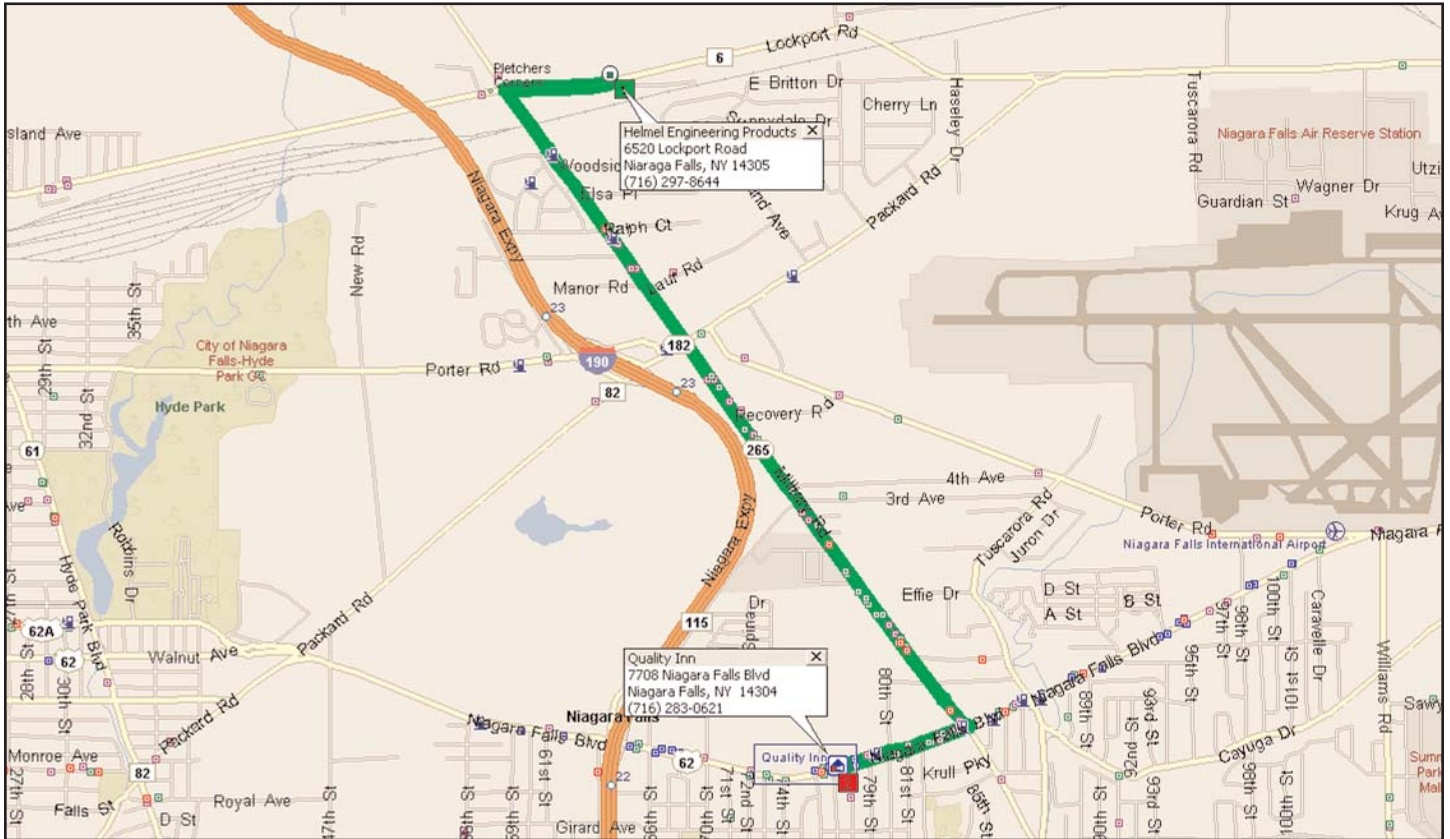

Hemel Engineering Products, Inc.

6520 Lockport Road
Niagara Falls, NY 14305

(716) 297-8644

(716) 297-9405 fax

www.hemel.com

Directions between HEPI and Quality Inn

From Helmel Engineering:

Turn right onto Lockport Road (0.3 miles).
Turn left onto Military Road (2.6 miles).
Turn right onto Niagara Falls Blvd. (0.50 miles).
Quality Inn is located on the right.

From Quality Inn:

Turn left onto Niagara Falls Blvd. (0.5 miles).
Turn left onto Military Road (2.6 miles)
Turn right onto Lockport Road (0.3 miles)
HEPI is second building on left.

Quality Inn

7708 Niagara Falls Blvd.
Niagara Falls, NY 14304
Phone: (716) 283-0621
Fax: (716) 283-2121